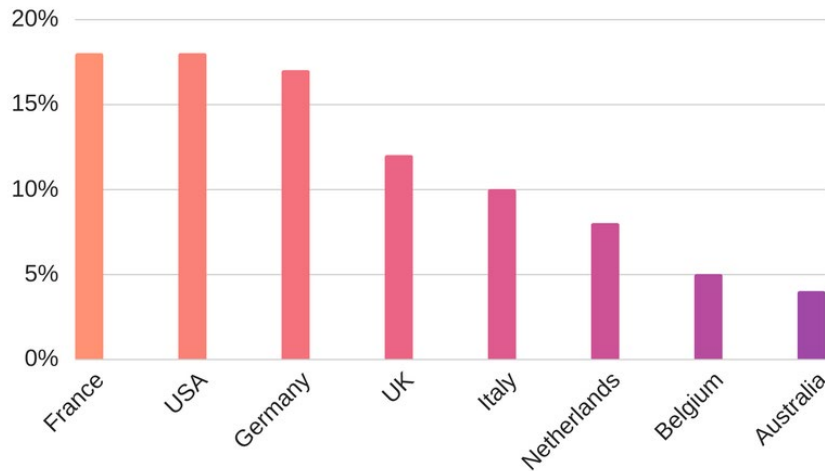

Goal

Top learning results and to ensure a pleasant/unforgettable stay in Lisbon (activities/accommodation).

Portuguese Connection

Portuguese Connection by numbers

Our students come from all continents (mainly Europe and USA)

Thousands of students from more than 90 different countries

Portuguese Connection

Testimonials: Students from all over the world

Melina, Germany

"Best language school in town! The teachers are always friendly and super qualified."