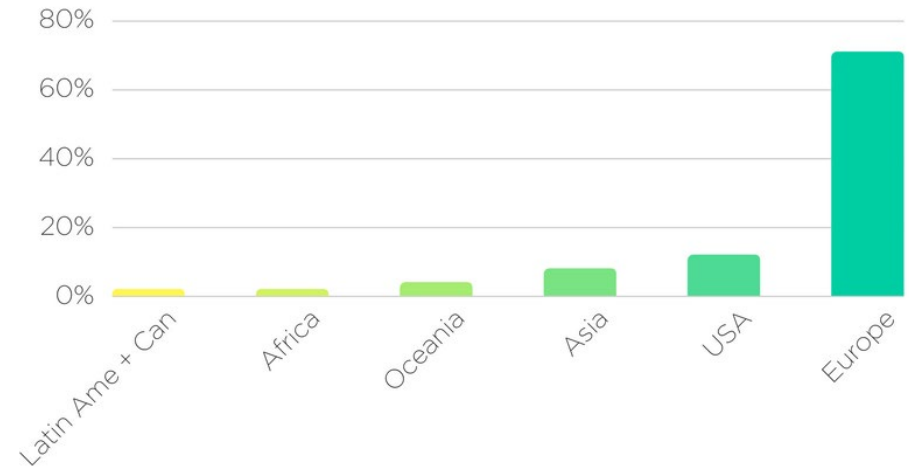

Goal

Top learning results and to ensure a pleasant/unforgettable stay in Lisbon (activities/accommodation).

Portuguese Connection

Portuguese Connection by numbers

Our students come from all continents (mainly Europe and USA)

Thousands of students from more than 90 different countries

Portuguese Connection

Testimonials: Students from all over the world

Melina, Germany

"Best language school in town! The teachers are always friendly and super qualified."